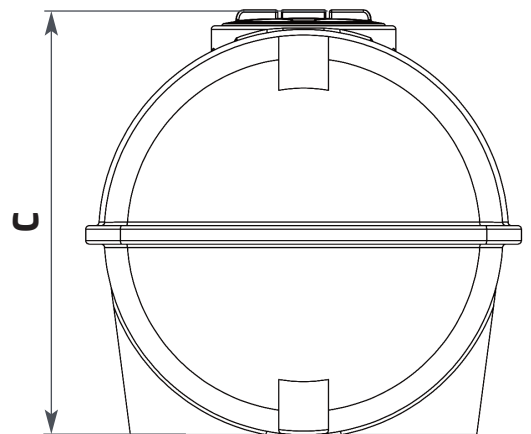

Think Tank. Think ENDURATANK

**NEED
MORE HELP?
CALL US ON
01778 562810**

HORIZONTAL TANK TECHNICAL SPECIFICATION

STATIC	171215
CAPACITY (Litres)	1500
CAPACITY (Gallons)	330
STANDARD OUTLET	1.5"

A (mm)	1875
B (mm)	1180
C (mm)	1200
D (mm)	455