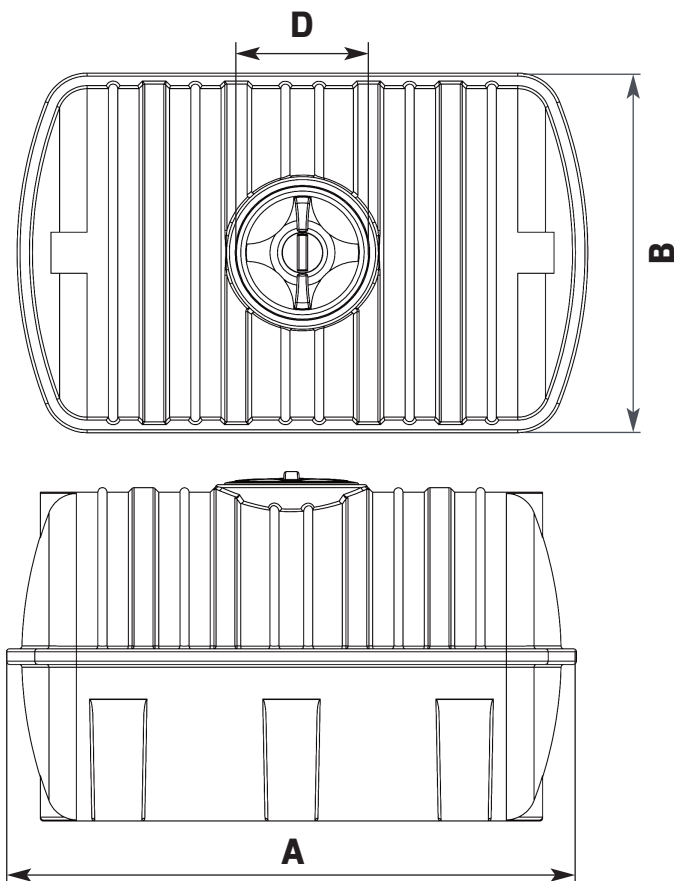

Think Tank. Think ENDURATANK

**NEED
MORE HELP?
CALL US ON
01778 562810**

HORIZONTAL TANK TECHNICAL SPECIFICATION

STATIC	171215
CAPACITY (Litres)	1500
CAPACITY (Gallons)	330
STANDARD OUTLET	1.5"

A (mm)	1875
B (mm)	1180
C (mm)	1200
D (mm)	455