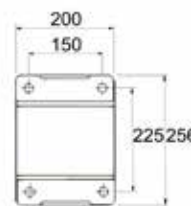

Art. 079-1777-200

Rotary varnished support

For fixed hose reels Mod. F-550

F-550
FX-550