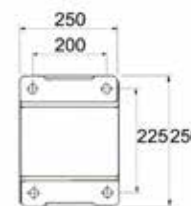

Art. 079-1777-250

Rotary varnished support

For fixed hose reels Mod. F-555

F-555
FX-555