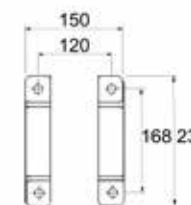

Art. 079-1778-250

Rotary bracket in AISI 304 stainless steel

For fixed hose reels Mod. FX-555

Art. 079-1776-000

Fixed varnished double bracket

For closed hose reels Mod. CF-500

CF-300/500
CFX-500

079-1776-000