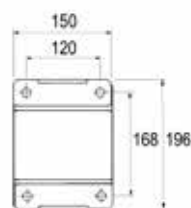

Art. 079-1777-150

Rotary varnished support

For fixed hose reels Mod. F-400 – F460 – CF-500

F-400/460
FX-400/460

079-1777-150

079-1778-150

Art. 079-1778-150

Rotary bracket in AISI 304 stainless steel