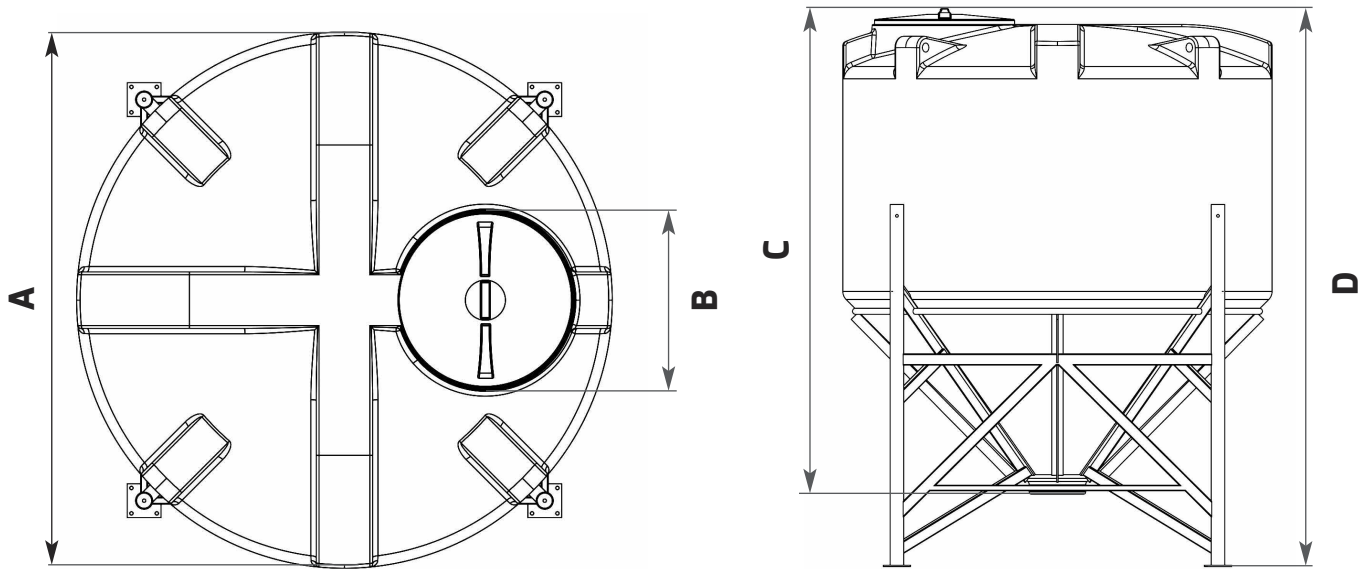

Think Tank Think ENDURATANK

**NEED
MORE HELP?
CALL US ON
01778 562810**

CONE TANK TECHNICAL SPECIFICATION

CLOSED TOP 45°	17520745-F		
CAPACITY (Litres)	4000	CAPACITY (Gallons)	880

WITH FRAME		Standard Outlet	2"
A (mm)	1900	B (mm)	620
C (mm)	2200	D (mm)	2440