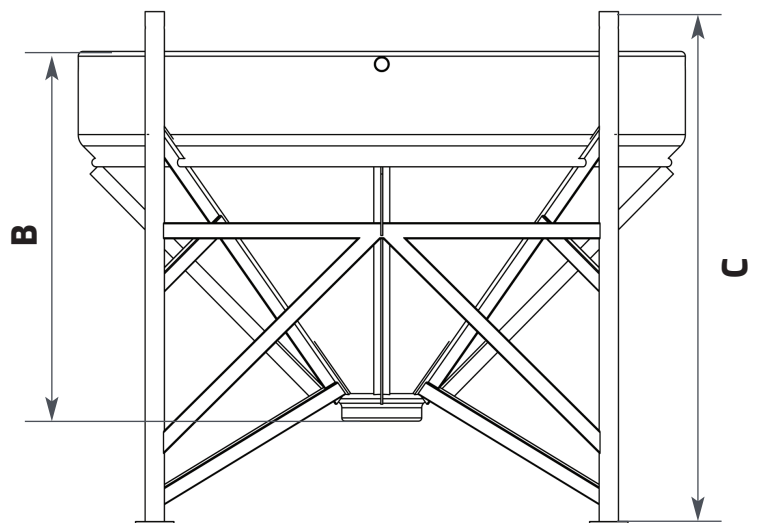

Think Tank. Think ENDURATANK

**NEED
MORE HELP?
CALL US ON
01778 562810**

CONE TANK TECHNICAL SPECIFICATION

OPEN TOP 45°	17510745		
CAPACITY (Litres)	1500	CAPACITY (Gallons)	330

WITH FRAME		Standard Outlet	2"
C (mm)	1600	D (mm)	2180

WITHOUT FRAME		Standard Outlet	2"
A (mm)	1900	B (mm)	1160

Please note:
Tank sizes quoted are subject to a +/- 3% variation

ENDURATANK

© Enduramaxx 2016. Copyright of this drawing is reserved by Enduramaxx. The issue of this drawing is confidential disclosure of its contents, and is made conditional that it is neither disclosed to a third party, nor any item described herein and designed by Enduramaxx is produced either in whole or in part without the written consent of Enduramaxx.