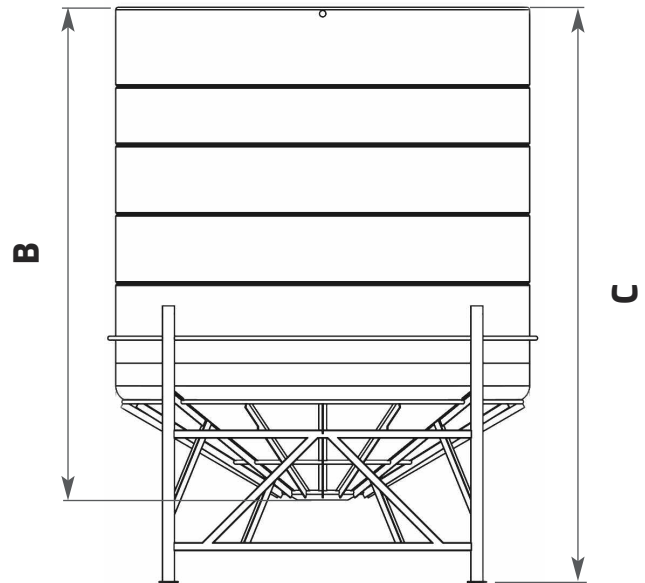

Think Tank Think ENDURATANK

**NEED
MORE HELP?
CALL US ON
01778
562810**

10,000 LITRE 30° OPEN TOP CONE TANK WITH FRAME TECHNICAL SPECIFICATION

CODE	17511830-F		
CAPACITY (Litres)	10000	CAPACITY (Gallons)	2199

A (mm)	2600	B (mm)	2930
C (mm)	3452	Standard Outlet	2"

Please note:
Tank sizes quoted are subject to a +/- 3% variation
Drawings not to scale

ENDURATANK®
A Division of ENDURAMAXX

© Enduramaxx 2018. Copyright of this drawing is reserved by Enduramaxx. The issue of this drawing is confidential disclosure of its contents, and is made conditional that it is neither disclosed to a third party, nor any item described herein and designed by Enduramaxx is produced either in whole or in part without the written consent of Enduramaxx.