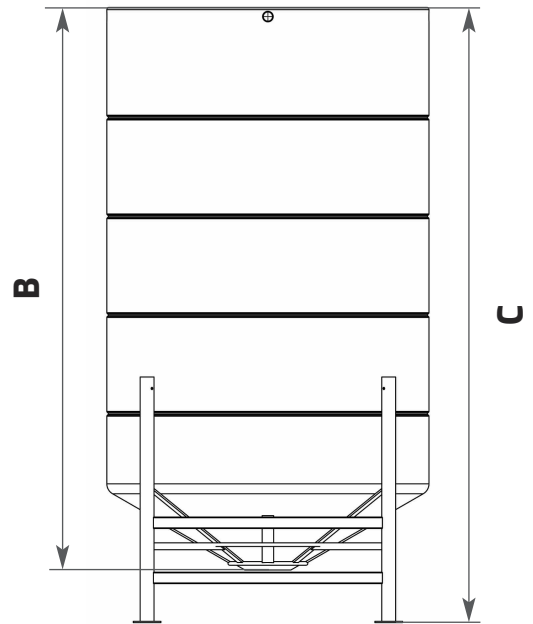

Think Tank Think ENDURATANK

**NEED
MORE HELP?
CALL US ON
01778 562810**

CONE TANK TECHNICAL SPECIFICATION

OPEN TOP 30°	17511130-F		
CAPACITY (Litres)	3200	CAPACITY (Gallons)	704

WITH FRAME			
Standard Outlet	2"	A (mm)	1400
B (mm)	2450	C (mm)	2780