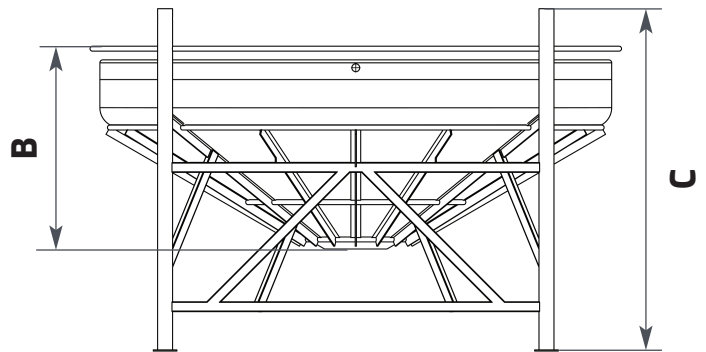

Think Tank. Think ENDURATANK

**NEED
MORE HELP?
CALL US ON
01778 562810**

CONE TANK TECHNICAL SPECIFICATION

OPEN TOP 30°	17512630		
CAPACITY (Litres)	2500	CAPACITY (Gallons)	550

WITH FRAME		Standard Outlet	2"
C (mm)	1770	D (mm)	2910

WITHOUT FRAME		Standard Outlet	2"
A (mm)	2600	B (mm)	960

Please note:
Tank sizes quoted are subject to a +/- 3% variation

ENDURATANK

© Enduramaxx 2016. Copyright of this drawing is reserved by Enduramaxx. The issue of this drawing is confidential disclosure of its contents, and is made conditional that it is neither disclosed to a third party, nor any item described herein and designed by Enduramaxx is produced either in whole or in part without the written consent of Enduramaxx.