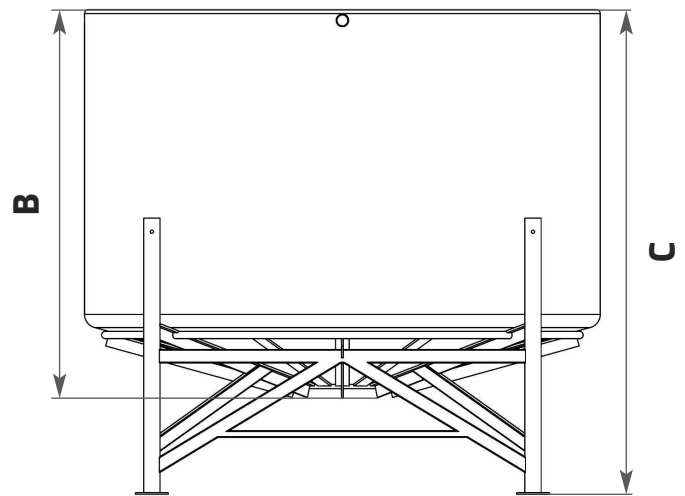

Think Tank Think ENDURATANK

**NEED
MORE HELP?
CALL US ON
01778 562810**

CONE TANK TECHNICAL SPECIFICATION

OPEN TOP 15°	17510715-F		
CAPACITY (Litres)	3000	CAPACITY (Gallons)	660

WITH FRAME			
Standard Outlet	2"	A (mm)	1900
B (mm)	1500	C (mm)	1890