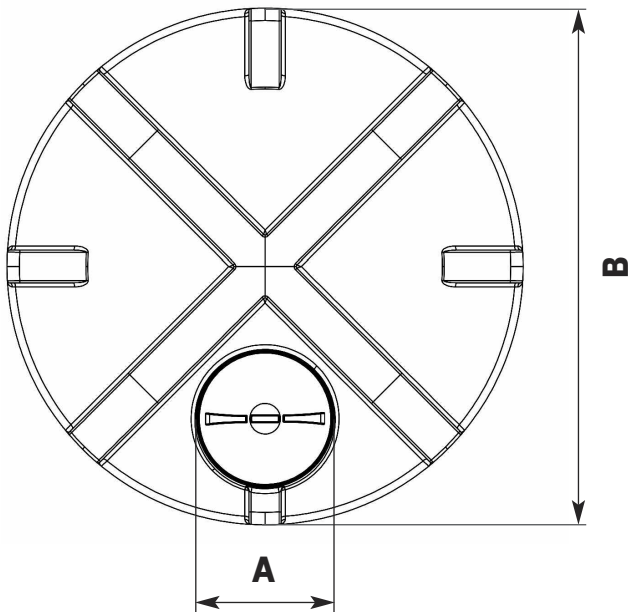

A (mm)	620	B (mm)	2400
C (mm)	3550	Standard Outlet	2"

Please note: Tank sizes quoted are subject to a +/- 3% variation. Drawings not to scale.

ENDURATANK®

A Division of ENDURAMAXX

© Enduramaxx 2018. Copyright of this drawing is reserved by Enduramaxx. The issue of this drawing is confidential disclosure of its contents, and is made conditional that it is neither disclosed to a third party, nor any item described herein and designed by Enduramaxx is produced either in whole or in part without the written consent of Enduramaxx.